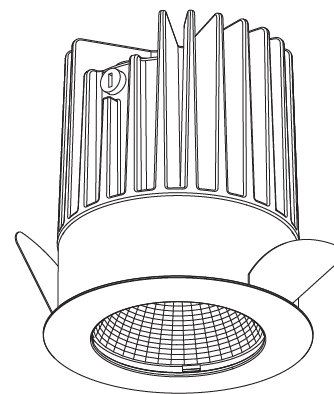

GENERAL

Series: Oiko
Subseries: Oiko Standard
Brand: Prolicht
Division: Architectural
Mounting Type: Recessed
Mounting Location: Ceiling
Subcategory: Downlight

PHYSICAL

Shape: Round
Diameter (mm): 64
Diameter (in): 2 1/2
Height (mm): 74
Height (in): 2 15/16
Ceiling Thickness (mm): 10 / 12.5 / 15
Ceiling Thickness (in): 3/8 or 1/2 or 9/16
Min. Recessing Depth (mm): 90
Min. Recessing Depth (in): 3 9/16
Light Distribution: Downlight
Weight (kg): 0.22
Weight (lbs): 0.49
Fixture Finish: SSR / BKV / CWI / CRY / HAB / UFT / ITA / RUA / FTG / MYG / LOD / PUS / FRO / FUP / KIA / POP / BLS / SPG / MEY / GOH / GUM / CHC / COM / ABZ / JAG / OBR / MOS / ROR
Fixture Material: Aluminum Die Cast
Cut-out Measurements: D. - 60mm / 2 3/8"

ELECTRICAL

Lamp Type: LED (Zhaga Standard)
Input Wattage (W): 14.3
Total Output Wattage (W): 13
Dimming: Tri-Mode (Non-Dimming and Phase Dimming (120Vac only) and 0-10V Dimming)
Driver Included: No
Driver Location: Remote
Driver Type: Constant Current - Universal
Driver Class: Class 2
Input Voltage (V): 120 - 277
Constant Current (MA): 350

LED

Number of LEDs: 1
Color Temperature (°K): 2700 / 3000 / 3500 / 4000
Max. Delivered Lumen (lm): 890 / 920 / 970 / 990
Nominal Lumen (lm): 1304 / 1352 / 1421 / 1450
CRI: >90 CRI
Lamp Life (hrs): 50000

OPTICAL

Reflector°: 20 / 40 / 60

RATINGS AND CERTIFICATIONS

Certified By: Certified for North American Standards
IP rating: IP20

74mm 2 15/16"

Ø 41mm 1 5/8"

Ø 64mm 2 1/2"