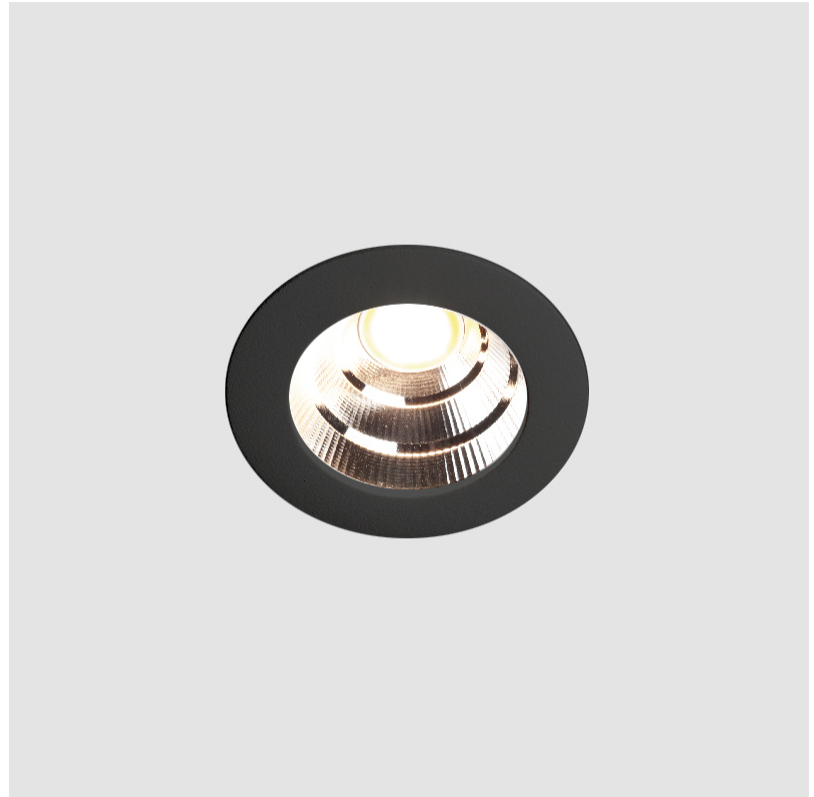

GENERAL

Series: Oiko
Subseries: Oiko Standard
Brand: Prolicht
Division: Architectural
Mounting Type: Recessed
Mounting Location: Ceiling
Subcategory: Downlight

PHYSICAL

Shape: Round
Diameter (mm): 64
Diameter (in): 2 1/2
Height (mm): 74
Height (in): 2 15/16
Ceiling Thickness (mm): 10 / 12.5 / 15
Ceiling Thickness (in): 3/8 or 1/2 or 9/16
Min. Recessing Depth (mm): 90
Min. Recessing Depth (in): 3 9/16
Light Distribution: Downlight
Weight (kg): 0.22
Weight (lbs): 0.49
Fixture Finish: SSR / BKV / CWI / CRY / HAB / UFT / ITA / RUA / FTG / MYG / LOD / PUS / FRO / FUP / KIA / POP / BLS / SPG / MEY / GOH / GUM / CHC / COM / ABZ / JAG / OBR / MOS / ROR
Fixture Material: Aluminum Die Cast
Cut-out Measurements: D. - 60mm / 2 3/8"

ELECTRICAL

Lamp Type: LED (Zhaga Standard)
Input Wattage (W): 14.3
Total Output Wattage (W): 13
Dimming: Tri-Mode (Non-Dimming and Phase Dimming (120Vac only) and 0-10V Dimming)
Driver Included: No
Driver Location: Remote
Driver Type: Constant Current - Universal
Driver Class: Class 2
Input Voltage (V): 120 - 277
Constant Current (MA): 350

LED

Number of LEDs: 1
Color Temperature (°K): 2700 / 3000 / 3500 / 4000
Max. Delivered Lumen (lm): 890 / 920 / 970 / 990
Nominal Lumen (lm): 1304 / 1352 / 1421 / 1450
CRI: >90 CRI
Lamp Life (hrs): 50000

OPTICAL

Reflector°: 20 / 40 / 60

RATINGS AND CERTIFICATIONS

Certified By: Certified for North American Standards
IP rating: IP20

74mm 2 15/16"

Ø 41mm 1 5/8"

Ø 64mm 2 1/2"