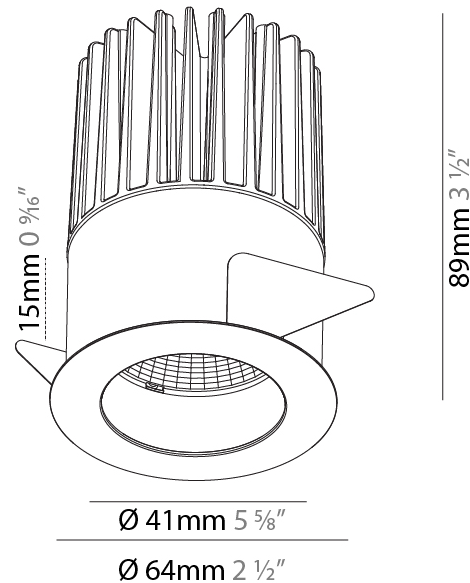

GENERAL

Series: Oiko
Subseries: Oiko Comfort
Brand: Prolight
Division: Architectural
Mounting Type: Recessed
Mounting Location: Ceiling
Subcategory: Downlight

PHYSICAL

Shape: Round
Diameter (mm): 64
Diameter (in): 2 1/2
Height (mm): 89
Height (in): 3 1/2
Ceiling Thickness (mm): 10 / 12.5 / 15
Ceiling Thickness (in): 3/8 or 1/2 or 9/16
Min. Recessing Depth (mm): 100
Min. Recessing Depth (in): 3 15/16
Light Distribution: Downlight
Weight (kg): 0.253
Weight (lbs): 0.56
Fixture Finish: SSR / BKV / CWI / CRY / HAB / UFT / ITA / RUA / FTG / MYG / LOD / PUS / FRO / FUP / KIA / POP / BLS / SPG / MEY / GOH / GUM / CHC / COM / ABZ / JAG / OBR / MOS / ROR
Fixture Material: Aluminum Die Cast
Cut-out Measurements: D. - 60mm / 2 3/8"

ELECTRICAL

Lamp Type: LED (Zhaga Standard)
Input Wattage (W): 14.3
Total Output Wattage (W): 13
Dimming: Tri-Mode (Non-Dimming and Phase Dimming (120Vac only) and 0-10V Dimming)
Driver Included: No
Driver Location: Remote
Driver Type: Constant Current - Universal - Universal - Phase dimming @120Vac only
Driver Class: Class 2
Input Voltage (V): 120 - 277
Constant Current (MA): 350

LED

Number of LEDs: 1
Color Temperature (°K): 2700 / 3000 / 3500 / 4000
Max. Delivered Lumen (lm): 890 / 920 / 970 / 990
Nominal Lumen (lm): 1304 / 1352 / 1421 / 1450
CRI: >90 CRI
Lamp Life (hrs): 50000

OPTICAL

Reflector: 20 / 40 / 60

RATINGS AND CERTIFICATIONS

Certified By: Certified for North American Standards
IP rating: IP20