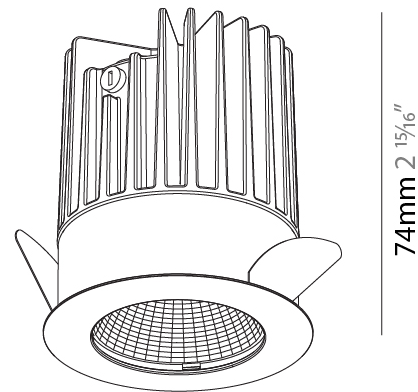

GENERAL

Series: Oiko
 Subseries: Oiko Standard
 Brand: Prolicht
 Division: Architectural
 Mounting Type: Recessed
 Mounting Location: Ceiling
 Subcategory: Downlight

PHYSICAL

Shape: Round
 Diameter (mm): 64
 Diameter (in): 2 1/2
 Height (mm): 74
 Height (in): 2 15/16
 Ceiling Thickness (mm): 10 / 12.5 / 15
 Ceiling Thickness (in): 3/8 or 1/2 or 9/16
 Min. Recessing Depth (mm): 90
 Min. Recessing Depth (in): 3 9/16
 Light Distribution: Downlight
 Weight (kg): 0.22
 Weight (lbs): 0.49
 Fixture Finish: SSR / BKV / CWI / CRY / HAB / UFT / ITA / RUA / FTG / MYG / LOD / PUS / FRO / FUP / KIA / POP / BLS / SPG / MEY / GOH / GUM / CHC / COM / ABZ / JAG / OBR / MOS / ROR
 Fixture Material: Aluminum Die Cast
 Cut-out Measurements: D. - 60mm / 2 3/8"

Certified By: Certified for North American Standards
 IP rating: IP20

PROJECT	_____
TYPE	_____
SPECIFIER	_____
QUANTITY	_____
DATE	_____

Ø 41mm 1 5/8"

Ø 64mm 2 1/2"

90mm
3 5/8"

60mm
2 3/8"

10-15
3/8" - 9/16"